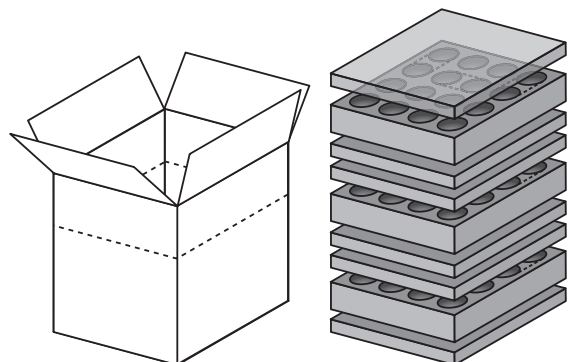

Quantity	White	Green	Purple
25 sets	17.12	20.24	20.24
50 sets	13.30	15.70	15.70
100 sets	12.66	14.95	14.95
250 sets	12.07	14.25	14.25
500 sets	11.49	13.57	13.57

+ Freight on all orders

Inside dimension: 14½" x 14½" x 7". Hole size: 2¾"

Foam for 32 count same as 16 count foam. 2 layers.

48 Count Multi-layer Gift Pack

This box is the same size as the 32 Count Gift Carton.

Quantity	White	Green	Purple
25 sets	22.45	26.19	26.19
50 sets	18.26	21.31	21.31
100 sets	17.39	20.29	20.29
250 sets	16.56	19.33	19.33
500 sets	15.79	18.41	18.41

+ Freight on all orders

Inside dimension: 14½" x 14½" x 10½". Hole size: 2¾"

Foam for 48 count same as 16 count foam. 3 layers.

Individual parts can be purchased on any size gift pack. Please call for pricing.