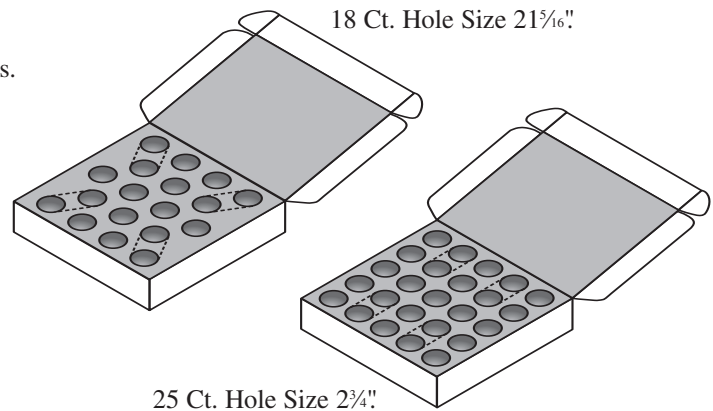

+ Freight on all orders

Inside dimension: 14¾" x 11½" x 3½". Hole size: 2¾"

5 Count Jam & Jelly Gift Pack

Quantity	White	Green	Purple
25 sets	8.68	10.22	10.22
50 sets	6.74	7.94	7.94
100 sets	6.24	7.35	7.35
250 sets	5.79	6.81	6.81
500 sets	5.36	6.30	6.30
1000 sets	5.20	6.12	6.12

+ Freight on all orders

Inside dimension: 14½" x 14½" x 3½". Hole size: 2¾"

18 or 25 Count Gift Pack

Box is the same size for both 18 and 25 foam inserts.

Quantity	White	Green	Purple
25 sets	13.21	14.04	14.04
50 sets	10.44	11.34	11.34
100 sets	9.76	10.54	10.54
250 sets	9.13	10.27	10.27
500 sets	8.53	9.67	9.67
1000 sets	8.29	9.52	9.52

+ Freight on all orders

Inside dimension: 17¾" x 17¾" x 3½"

32 Count Multi-layer Gift Pack

This box is the same size as the 48 Count Gift Carton.

It requires a quick alteration of cutting along each corner and contains a score to assist in folding the sides.

Quantity	White	Green	Purple
25 sets	17.12	20.24	20.24
50 sets	13.30	15.70	15.70
100 sets	12.66	14.95	14.95
250 sets	12.07	14.25	14.25
500 sets	11.49	13.57	13.57

+ Freight on all orders

Inside dimension: 14½" x 14½" x 7". Hole size: 2¾"