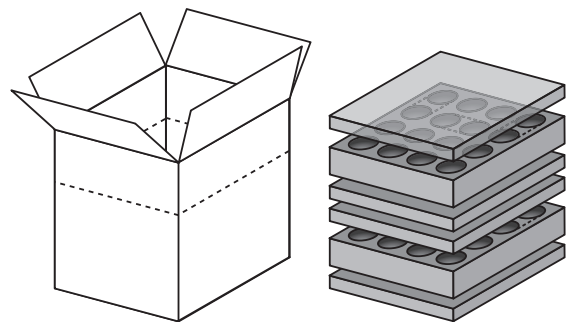

+ Freight on all orders

Inside dimension: 14½" x 14½" x 3½". Hole size: 2¾"

18 or 25 Count Gift Pack

Box is the same size for both 18 and 25 foam inserts.

Quantity	White	Green	Purple
25 sets	13.21	14.04	14.04
50 sets	10.44	11.34	11.34
100 sets	9.76	10.54	10.54
250 sets	9.13	10.27	10.27
500 sets	8.53	9.67	9.67
1000 sets	8.29	9.52	9.52

+ Freight on all orders

Inside dimension: 17¾" x 17¾" x 3½"

32 Count Multi-layer Gift Pack

This box is the same size as the 48 Count Gift Carton.

It requires a quick alteration of cutting along each corner and contains a score to assist in folding the sides.

Quantity	White	Green	Purple
25 sets	17.12	20.24	20.24
50 sets	13.30	15.70	15.70
100 sets	12.66	14.95	14.95
250 sets	12.07	14.25	14.25
500 sets	11.49	13.57	13.57

+ Freight on all orders

Inside dimension: 14½" x 14½" x 7". Hole size: 2¾"